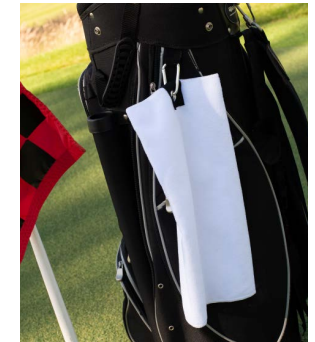

TC035
PRINTABLE BORDER BATH TOWEL
70 X 140 CM

WHITE NAVY BLACK

TC017
MICROFIBRE SPORTS TOWEL
30 x 110 CM

WHITE BLACK S.GREY
NAVY B.ROYAL

TC018
MICROFIBRE BATH TOWEL
70 x 140 CM

WHITE BLACK NAVY
B.ROYAL

TC019
MICROFIBRE GOLF TOWEL
40 x 55 CM