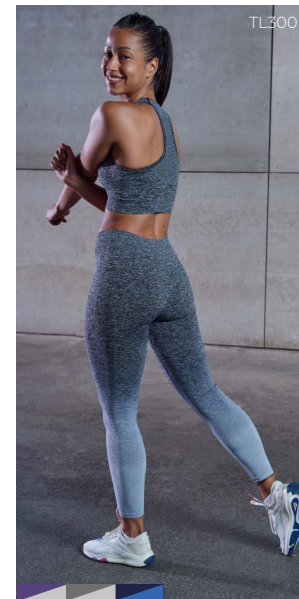

TL300 Ladies' Seamless Fade Out Leggings
Sizes: XXS/XS - L/XL

TL301 Ladies' Seamless Shorts
Sizes: XXS/XS - L/XL

TL309 Kids' Seamless Shorts
Sizes: 5/6 - 11/13yrs

TL696 | TL697 Ladies' & Kids' Seamless Crop Top
Ladies' Sizes: XS - L
Kids' Sizes: 5/6 - 11/13yrs