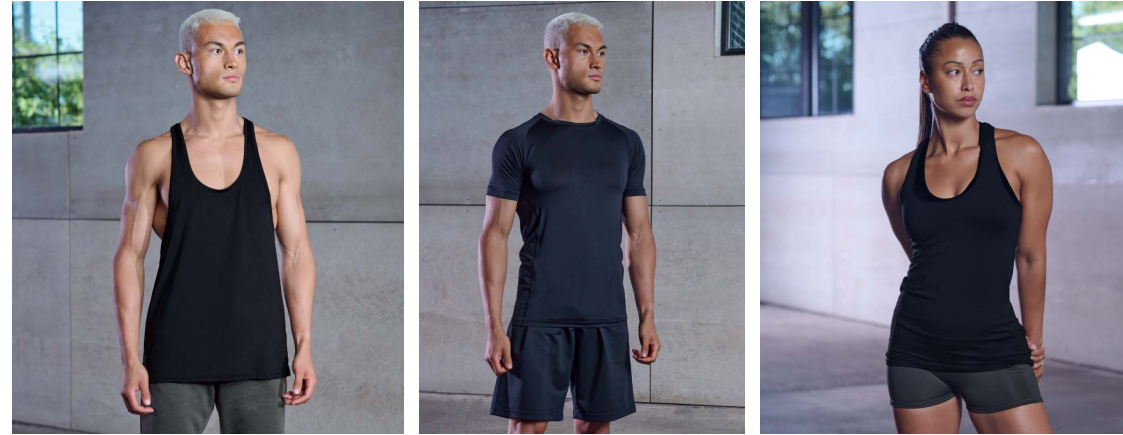

TL504 Men's Muscle Vest
Sizes: XS - 2XL

BLACK GREY MARL WHITE

TL515 Men's Slim Fit T-Shirt
Sizes: S - 2XL

BLACK GREY MARL

TL506 Ladies' Racer Back Vest
Sizes: XS - XL

BLACK PURPLE MARL

100% RECYCLED POLYESTER, INTERLOCK, 180GSM