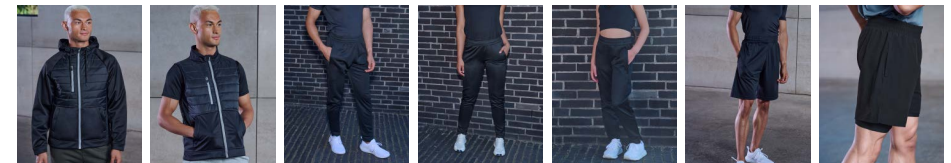

TL575 p.11   **TL576** p.11   **TL580** p.12   **TL581** p.12   **TL582** p.12   **TL600** p.8   **TL615** p.9