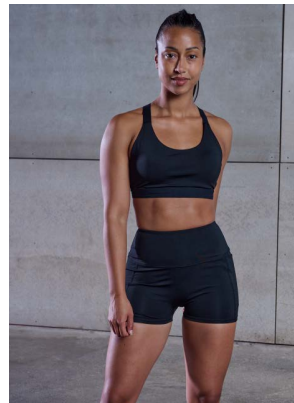

CORE

86% POLYESTER, 14% ELASTANE, INTERLOCK, 260GSM

SEAMLESS

60% NYLON, 32% POLYESTER, 8% ELASTANE, TUBULAR SINGLE JERSEY, 265GSM

* TL301 & TL309 BLACK: 96% NYLON / 4% ELASTANE | TL696 & TL697 BLACK: 89% NYLON / 11% ELASTANE