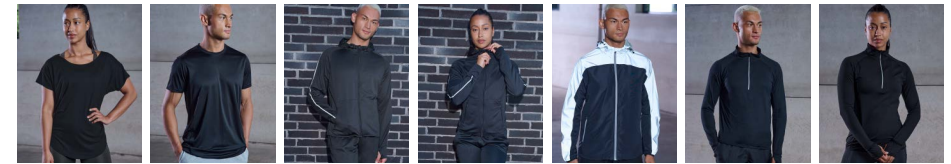

TL527 p.4   **TL545** p.5   **TL550** p.12   **TL551** p.12   **TL560** p.11   **TL562** p.4   **TL563** p.4