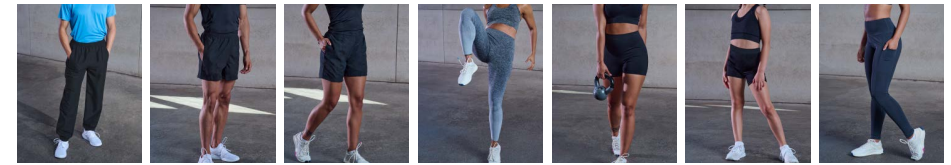

TO FIT GUIDE

It is advisable to use actual body measurements rather than measuring over clothes.

MEN'S/UNISEX GARMENTS	XXS	XS	S	M	L	XL	XXL	XXXL
EUROPEAN CHEST SIZE	42-44	44-46	46-48	48-50	52	54-56	58	60-62
EUROPEAN WAIST SIZE	38	40	42	44	46	48	50	52
CHEST - INCHES	32-34	34-36	36-38	38-40	42	44-46	48	50-52
CHEST - CMS	81-86	86-91	91-96	96-101	107	112-117	122	127-132
WAIST - INCHES	28	30	32	34	36	38	40	42
WAIST - CMS	71	76	81	86	91	96	101	107

ADULTS' GARMENTS (Dual Sizing)	XS/S	M/L	XL/XXL
EUROPEAN CHEST SIZE	44-48	48-52	54-58
CHEST - INCHES	34-38	38-42	44-48
CHEST - CMS	86-96	96-107	112-122

LADIES' GARMENTS	XXS	XS	S	M	L	XL	XXL
UK SIZE	6	8	10	12	14	16	18
EUROPEAN SIZE	34	36	38	40	42	44	46
CHEST - INCHES	28-30	30-32	32-34	34-36	36-38	38-40	40-42
CHEST - CMS	71-76	76-81	81-86	86-91	91-96	96-101	101-107
WAIST - INCHES	24	26	28	30	32	34	36
WAIST - CMS	61	66	71	76	81	86	91

LADIES' GARMENTS (Dual Sizing)	XXS/XS	S/M	L/XL	XXL/XXXL
UK SIZE	6/8	10/12	14/16	18/20
EUROPEAN SIZE	34/36	38/40	42/44	46/48
CHEST - INCHES	28-32	32-36	36-40	40-44
CHEST - CMS	71-81	81-91	91-101	101-111
WAIST - INCHES	24-26	28-30	32-34	36-38
WAIST - CMS	61-66	71-76	81-86	91-96

Please note that for kids, height is a better indication of fit than age

KIDS' GARMENTS - AGE	5/6	7/8	9/10	11/13
HEIGHT - CMS	116	128	140	158
CHEST - TO FIT INCHES	24-26	26-28	28-30	30-32
CHEST - TO FIT CMS	60-66	66-71	71-76	76-81
WAIST - TO FIT	22	23	24	26
WAIST - TO FIT CMS	56	58	61	64

PRODUCT GUIDE

TL047 p.8   **TL080** p.9   **TL80F** p.9   **TL300** p.7   **TL301** p.7   **TL309** p.7   **TL370** p.6