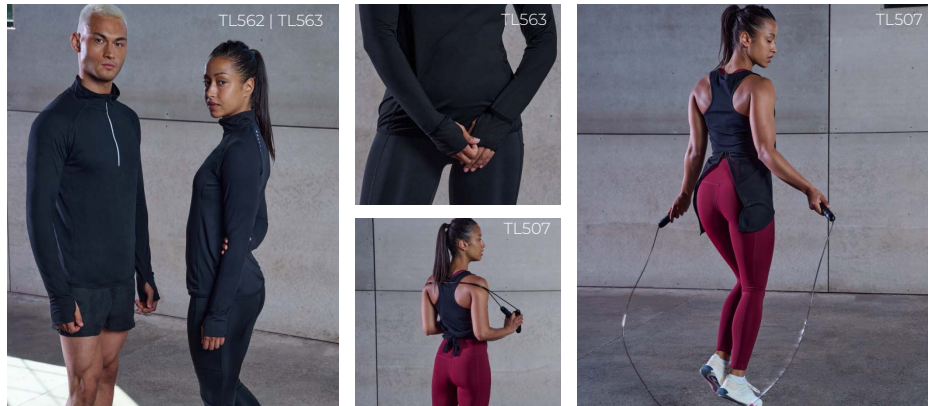

TOPS & TEES

TL562 | TL563 Men's & Ladies' Long Sleeved 1/4 Zip Top
88% Polyester, 12% Elastane, Single Jersey, 190gsm
TL562 | TL563 Sizes: XS-2XL

BLACK GREY MARL

TL507 Ladies' Open Back Vest
Main: 65% Polyester, 35% Rayon, Single Jersey, 145gsm
Mesh: 88% Polyester, 12% Elastane, 90gsm
Sizes: XS - 2XL