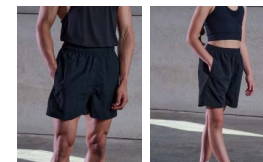

TL800 p.8   **TL809** p.8