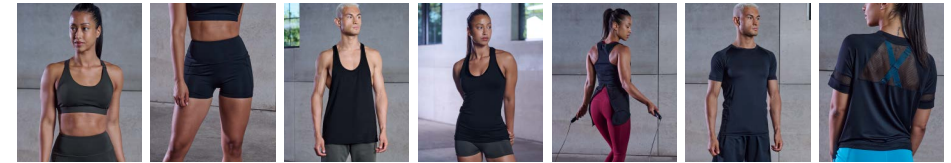

TL371 p.6   **TL372** p.6   **TL504** p.5   **TL506** p.5   **TL507** p.4   **TL515** p.5   **TL526** p.4