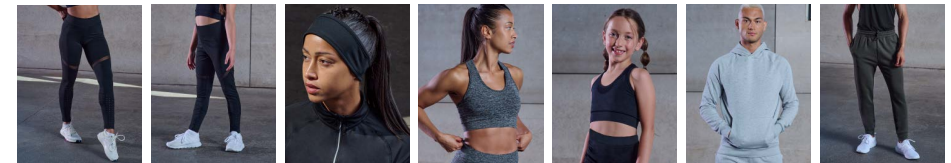

TL672 p.8   **TL673** p.8   **TL690** p.11   **TL696** p.7   **TL697** p.7   **TL710** p.10   **TL720** p.10