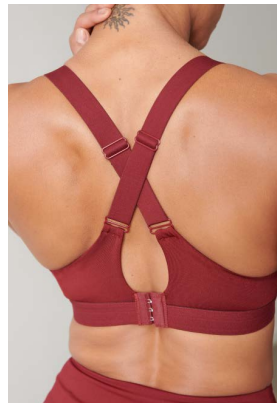

BLACK PURPLE MARL

100% RECYCLED POLYESTER, INTERLOCK, 180GSM

TL545 Recycled Performance T
Sizes: XS - 2XL

BLACK CHARCOAL GREY OLYMPUS BLUE

CORE

86% POLYESTER, 14% ELASTANE, INTERLOCK, 260GSM

TL370 Core Pocket Leggings
Sizes: XXS/XS - 2XL/3XL