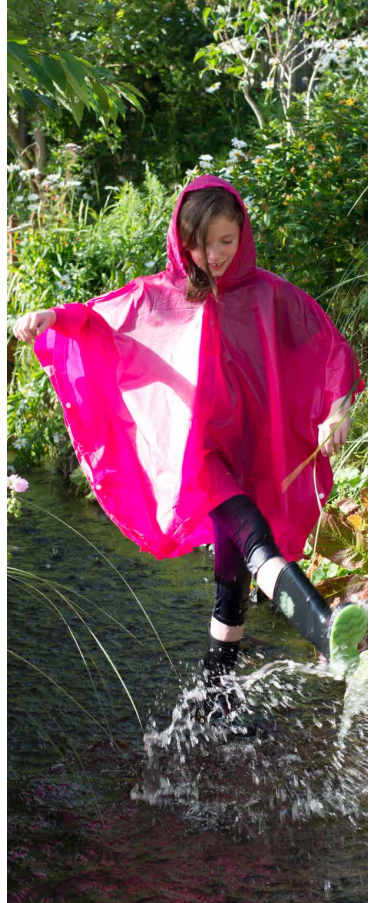

splashmacs

SC010
Splashmacs Poncho
 *including PVC carry bag

One Size
 PVC / 10mm / 90gsm

SC019
Kids' Splashmacs Poncho
 *including PVC carry bag

One Size
 PVC / 10mm / 90gsm