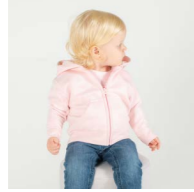

LW005
Zip Through Hoodie
Page: 8