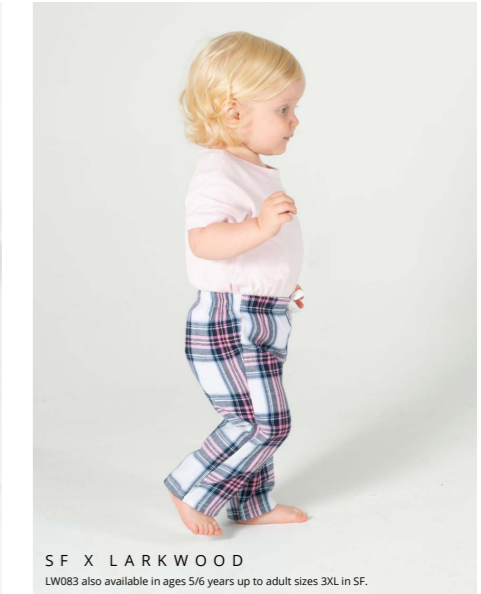

SF X LARKWOOD

Baby Tartan Trousers
LW083

100% Cotton Flannel, 115gsm

Sizes: 0/6 mths, 6/12 mths, 12/18 mths,
18/24 mths, 24/36 mths, 3/4 yrs

KEEP AWAY FROM FIRE